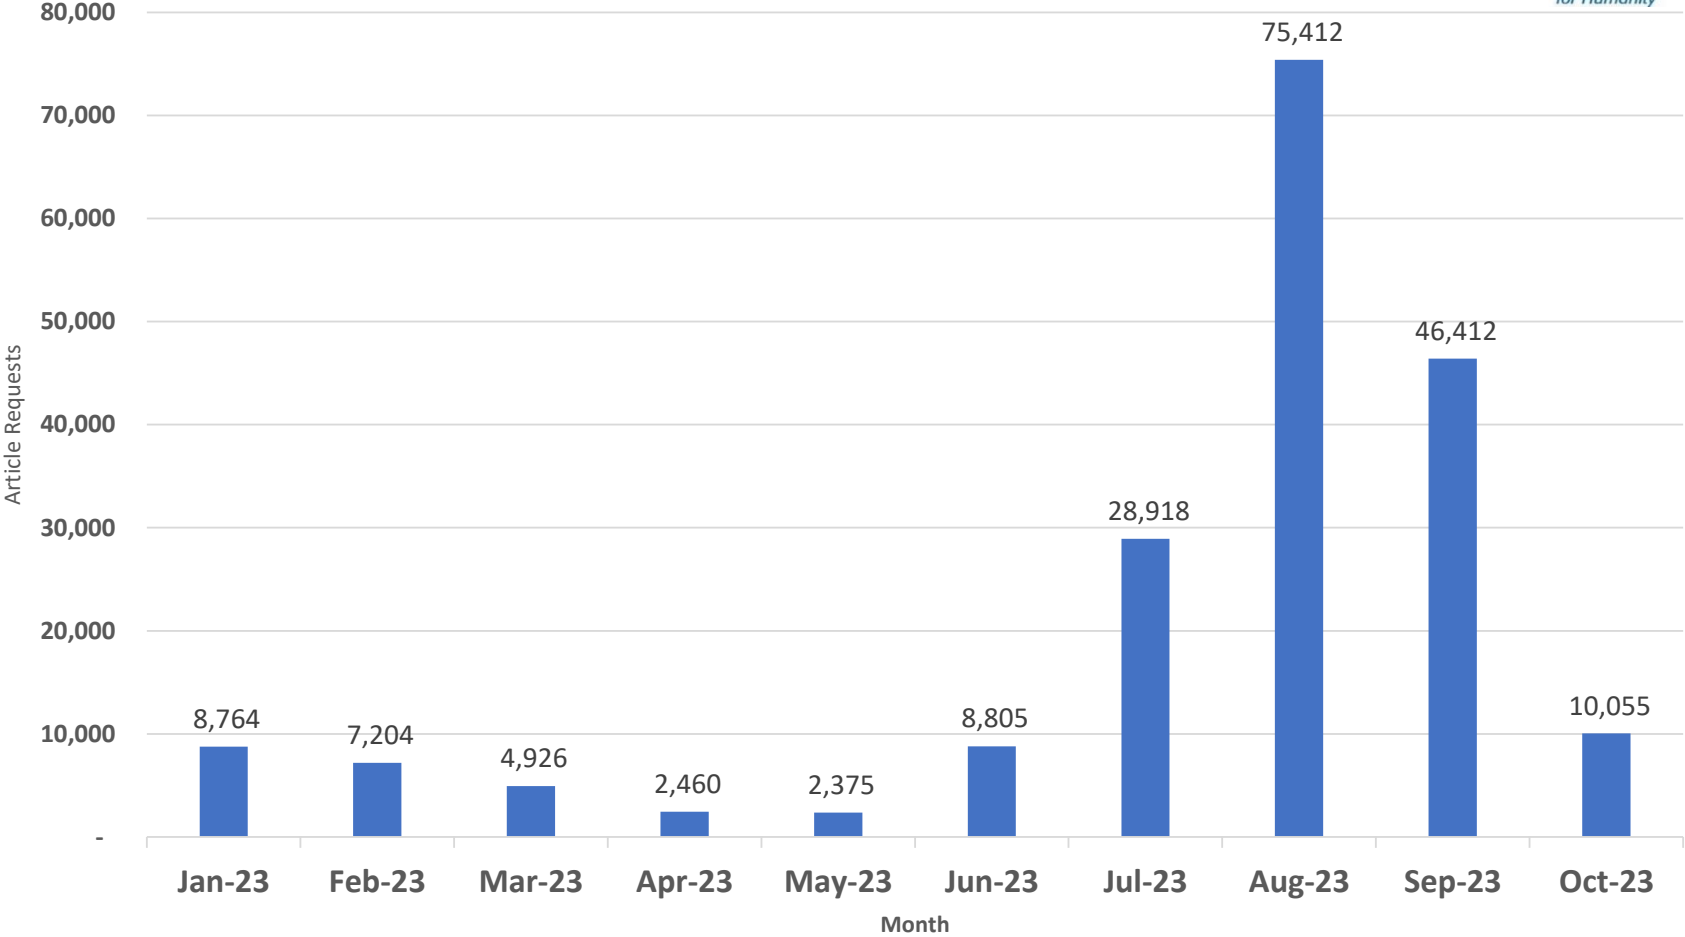

IEEE Usage Statistics Trend : 2023

IEEE Usage Statistics Month-Wise Usage Trend by Article Requests

Graph Generated using data in Total Item Requests Table (Page 1)