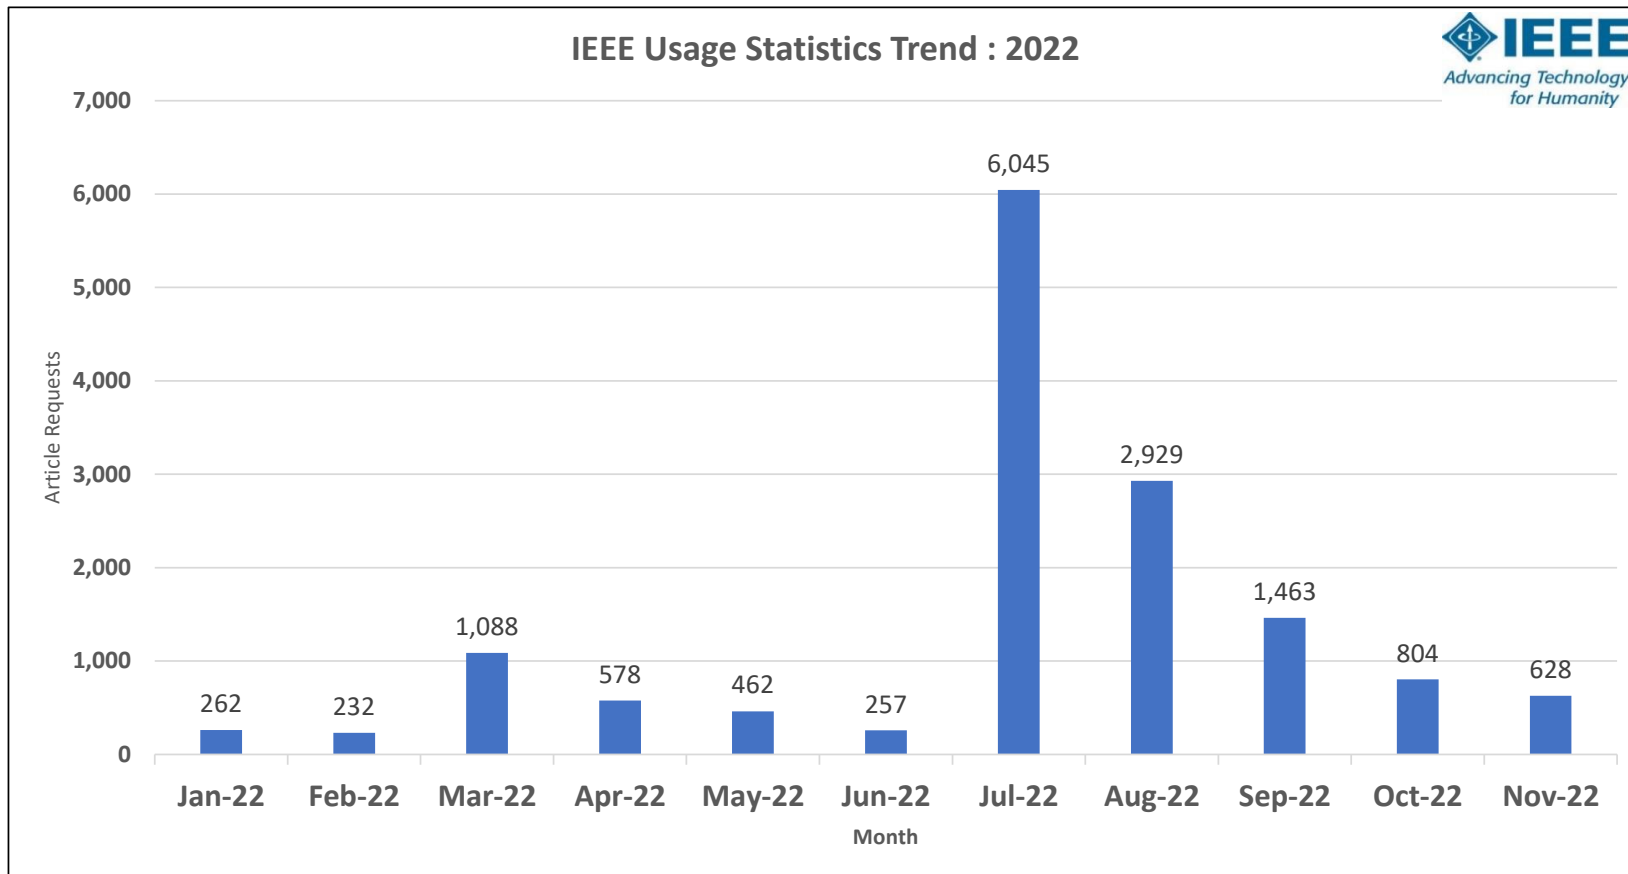

IEEE Usage Statistics Month-Wise Usage Trend by Article Requests

Graph Generated using data in Total Item Requests Table (Page 1)